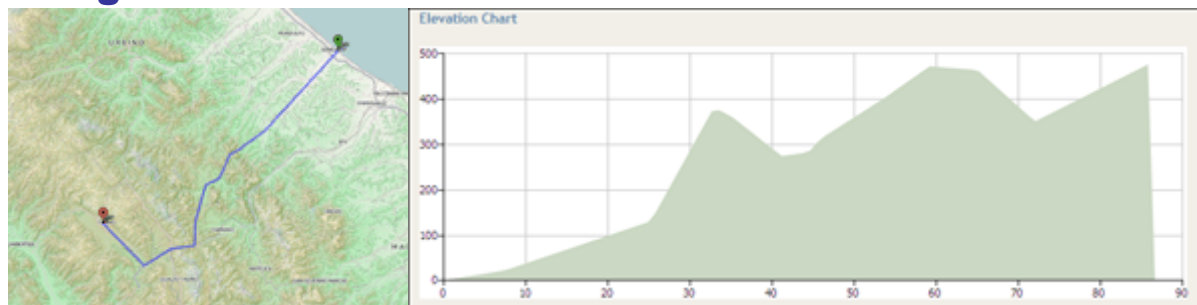

Giro d'Italia 4 days

Senigallia – Gubbio Km 85.22 Estimated Time 3:18:29

Gubbio – Orvieto Km 176.95 Estimated Time 6:26:51

Orvieto – Siena Km 186.82 Estimated Time 6:55:43

Siena – Viareggio Km 121.30 Estimated Time 4:03:48