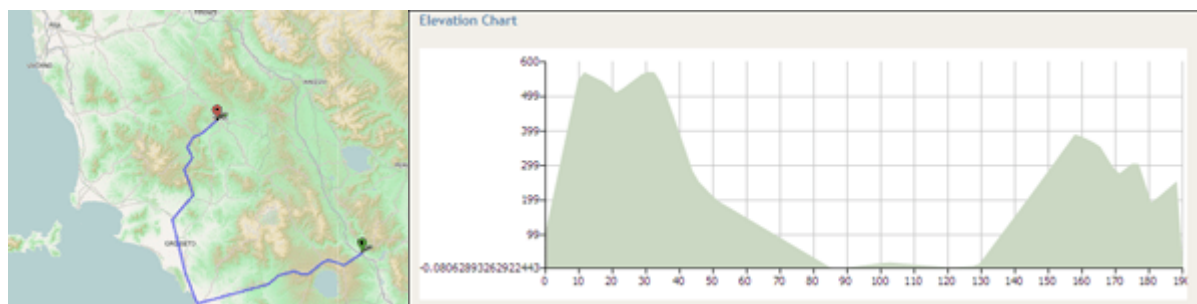

Giro d'Italia 4 days

Senigallia – Gubbio Km 85.22 Estimated Time 3:18:29

Gubbio – Orvieto Km 176.95 Estimated Time 6:26:51

Orvieto – Siena Km 186.82 Estimated Time 6:55:43

Siena – Viareggio Km 121.30 Estimated Time 4:03:48