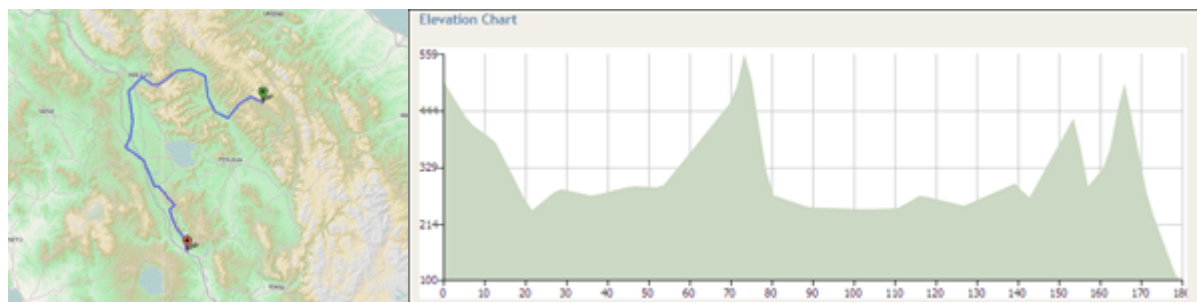

Giro d'Italia 4 days

Senigallia – Gubbio Km 85.22 Estimated Time 3:18:29

Gubbio – Orvieto Km 176.95 Estimated Time 6:26:51

Orvieto – Siena Km 186.82 Estimated Time 6:55:43

Siena – Viareggio Km 121.30 Estimated Time 4:03:48